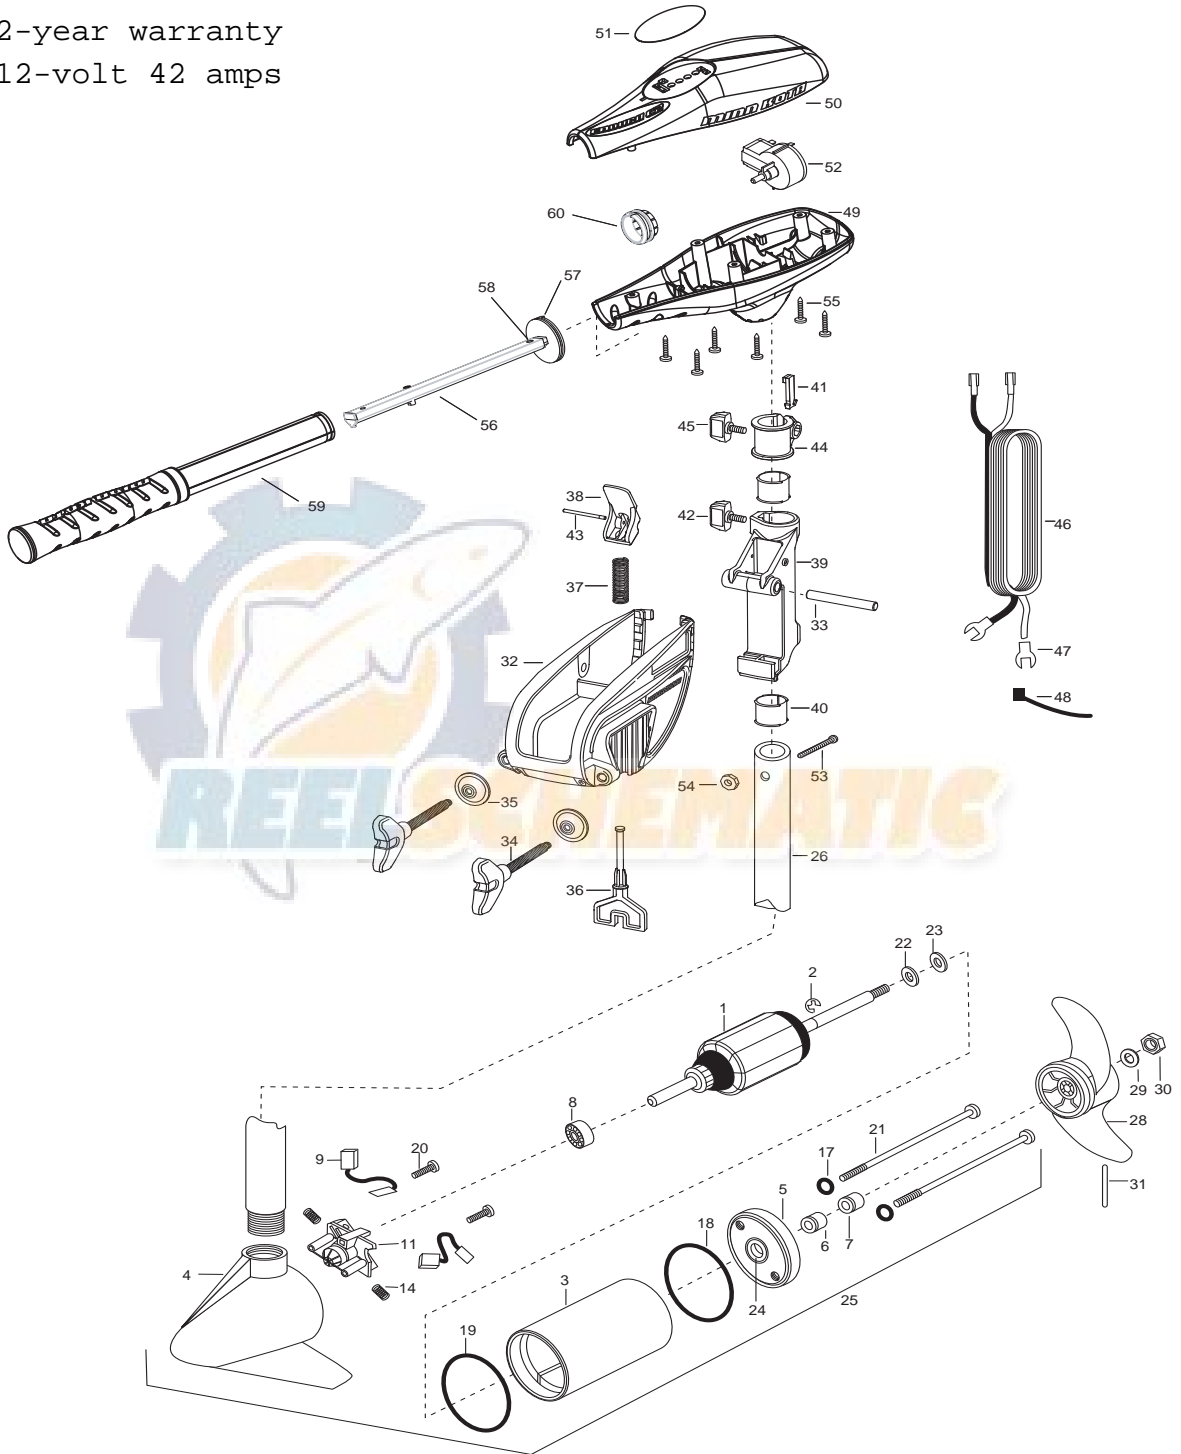

ENDURA 40 PARTS DIAGRAM

for use with "M" serial numbers

2-year warranty

12-volt 42 amps

ENDURA 40 - 36" PARTS LIST

<u>Item</u>	<u>Part Number</u>	<u>Description</u>
1	2-100-204	ARMATURE ASSEMBLY 12v 3.25
2	788-015	RETAINING RING
3	2-200-079	HOUSING ASSEMBLY CENTER 3.25 TXT
4	2-300-132	BRUSH END HOUSING ASSEMBLY 3.25 SP.CO
5	2-400-187	PLAIN END HOUSING ASSEMBLY 3.25
6	880-003	SEAL
7	880-006	SEAL W/SHIELD
8	140-010	BALL BEARING
9	188-055	BRUSH ASSEMBLY [2.EA]
11	738-030	BRUSH PLATE W/HOLDER 3.25
14	975-032	SPRING-COMPRESSION [2.EA]
17	701-007	O-RING- THRU BOLT [2.EA]
18	701-039	O-RING MK406460
19	701-041	O-RING
20	830-001	SCREW- SELF THREAD 8-32X1.7 [2.EA]
21	830-078	THRU BOLT 8-32X8.0 [2.EA]
22	990-067	WASHER- STEEL THRUST
23	990-070	WASHER- NYLATRON [2.EA]
24	144-049	FLANGE BEARING (SERVICE ONLY)
25	2069235	MOTOR ASSEMBLY 12 V 3.25 5SPC TXT
26	2032046	TUBE, COMPOSITE 36"
■	1378121	PROP W/DRIVE PIN, WASHER, NUT KIT
28	2061122	PROPELLER 3.25 HUB DIA
29	2151726	WASHER- 5/16 STD SS
30	2053101	NUT-PROP NYLOCK (MED) SS
31	2092600	PIN-DRIVE
■	2771818	BRACKET & HINGE ASSEMBLY (INCLUDES 32-43)
■	2771910	BRACKET ASSEMBLY (INCLUDES 32, 34, 35)
*32	2061910	BRACKET
33	2060510	PIN-HINGE
*34	2061300	SCREW-CLAMP [2.EA]
*35	2011710	WASHER-CLAMP SCREW [2.EA]
36	2063605	T-BAR, PLASTIC
37	2062706	SPRING- (T-BAR)